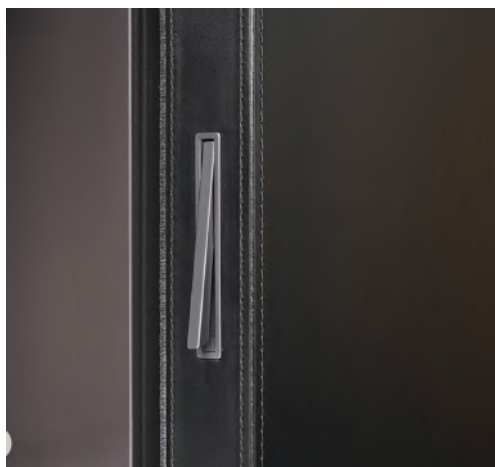

Wall systems

POLI

MAWOX