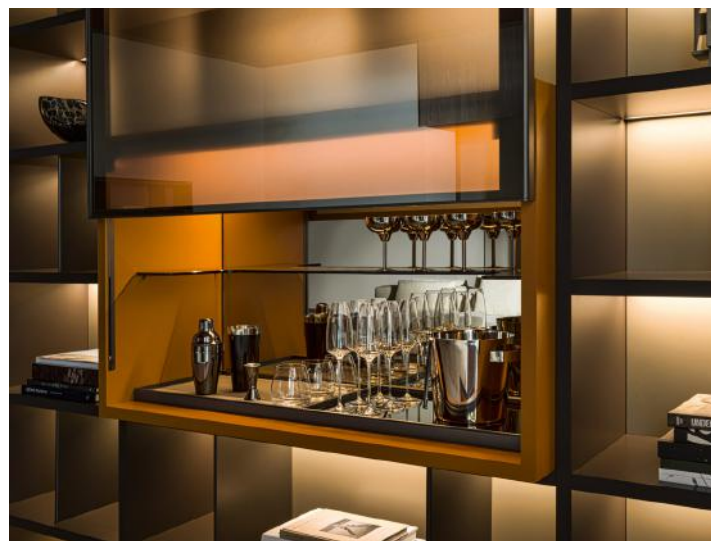

Bookshelves and Multimedia 505 Up System

MOLTI