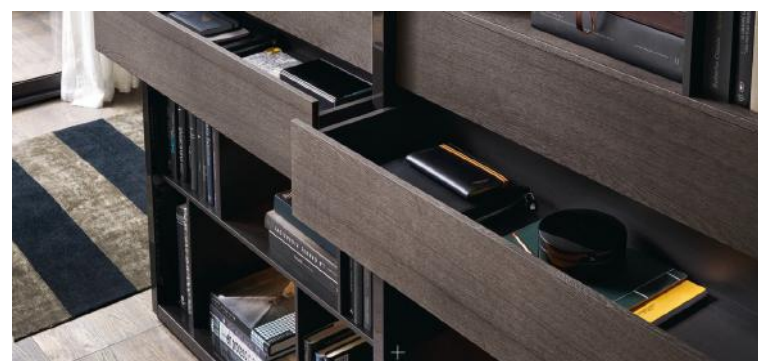

Wall systems

POLI

MAWOX