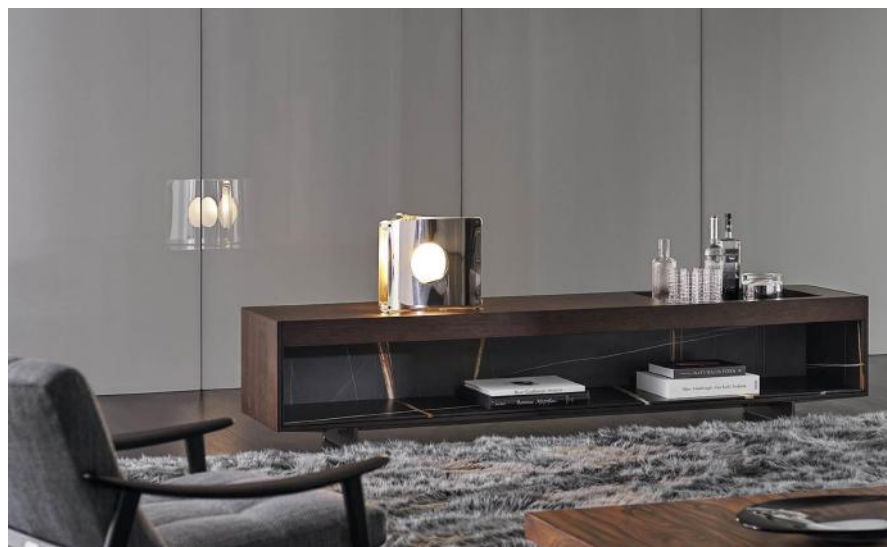

Options:
Flexible combination of modules, shelves
Adjustable storage cabinet size
Additional Drawer unit
LED
Various surface finishes with other furniture

SIDEBOARD

Eracle

Boteco

Lou 2020

Darren

MAWOX

Harvey