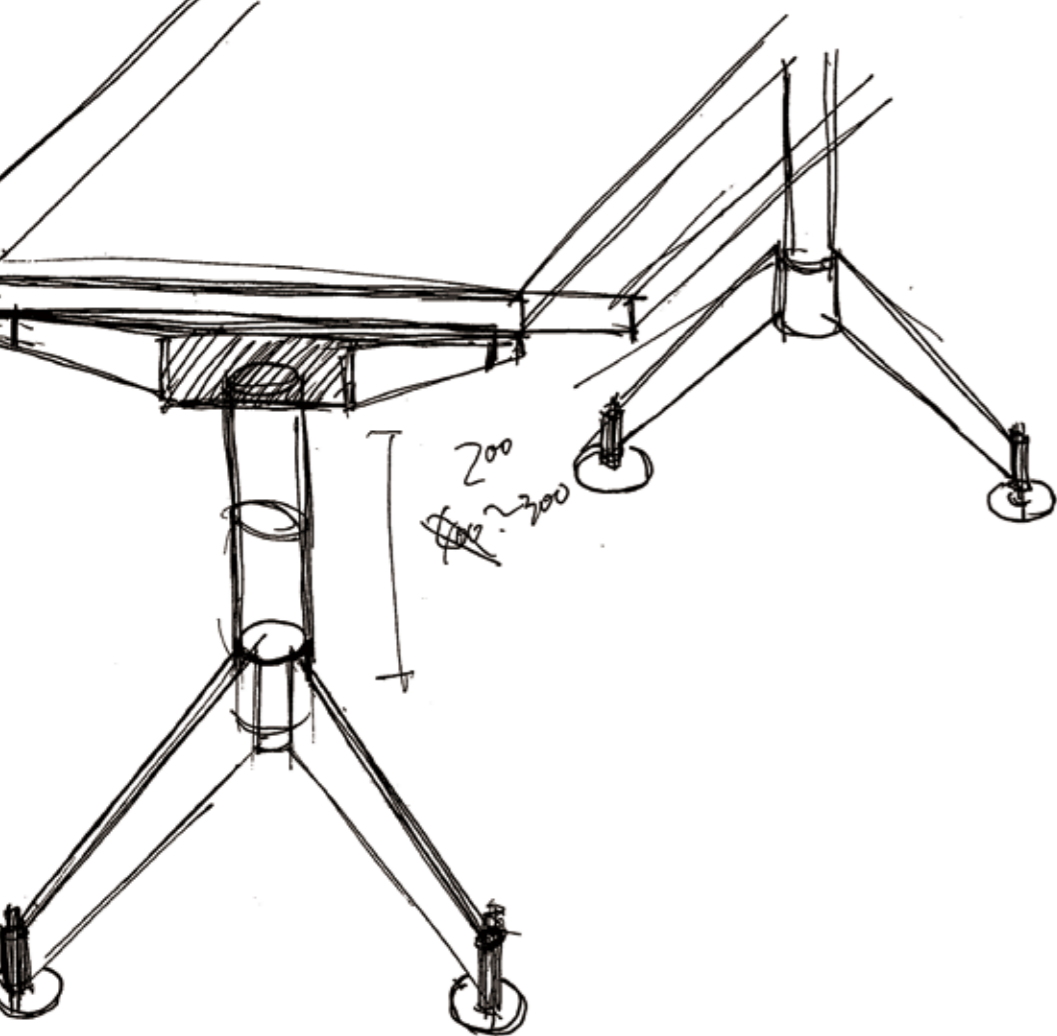

SHARP

SHARP

有型有款 智趣双全

SHARP 系列, 最薄处仅 8mm, 追求至薄境界, 个性飞扬, 轻盈有型; 多种材质搭配, 多种灵活组合, 功能性墙, 智趣双全。

As SHARP, As Smart

SHARP series: The min thinness is only 8mm, seeking thinnest potential and showing off your personality, lightness and style; a collocation of diverse materials and a variety of flexible combinations ensure the powerful functions, as SHARP as smart.