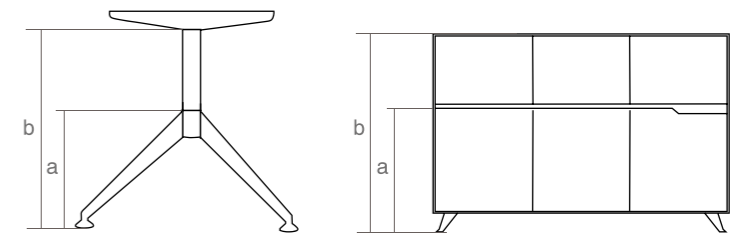

a:b=0.618

精工细节，黄金分割设计

Delicate details, Golden section design

SHARP 的美学观

在 SHARP 看来，设计在很大程度上，是对比例的完美追求。独树一帜的叉形桌脚，巧妙融合了多种材质，在精准的比例美学、独特的设计元素和多样化的材质中，体验富有气质感的高尚办公生活。

Esthetics of SHARP

SHARP considers designing, to a great extent, as seeking perfect proportion. Its unique furcated table legs are a successful and artful combination of various materials. Through accurate proportion aesthetics, unique design elements and diverse materials, one can experience a noble office life with temperament.