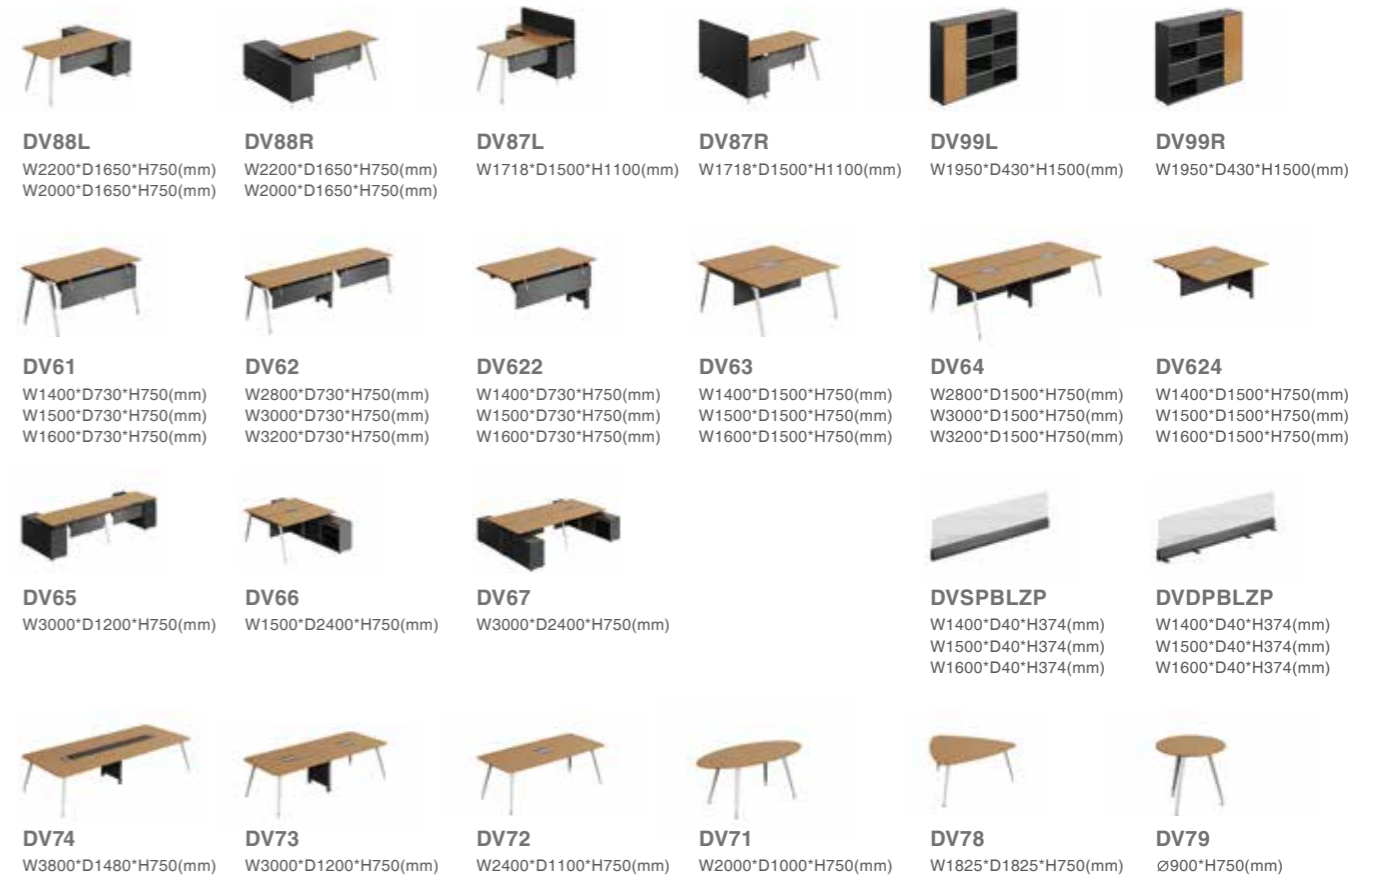

Varna 产品材质 Varna Product Material

I-Varna 产品材质 I-Varna Product Material

鉴于产品不断更新，日后产品规格等若有变动，以实物为准，不再另行通知。
Given that products may be updated constantly, no further notice will be given in regard of changes in specification, and the real product shall be considered as final.