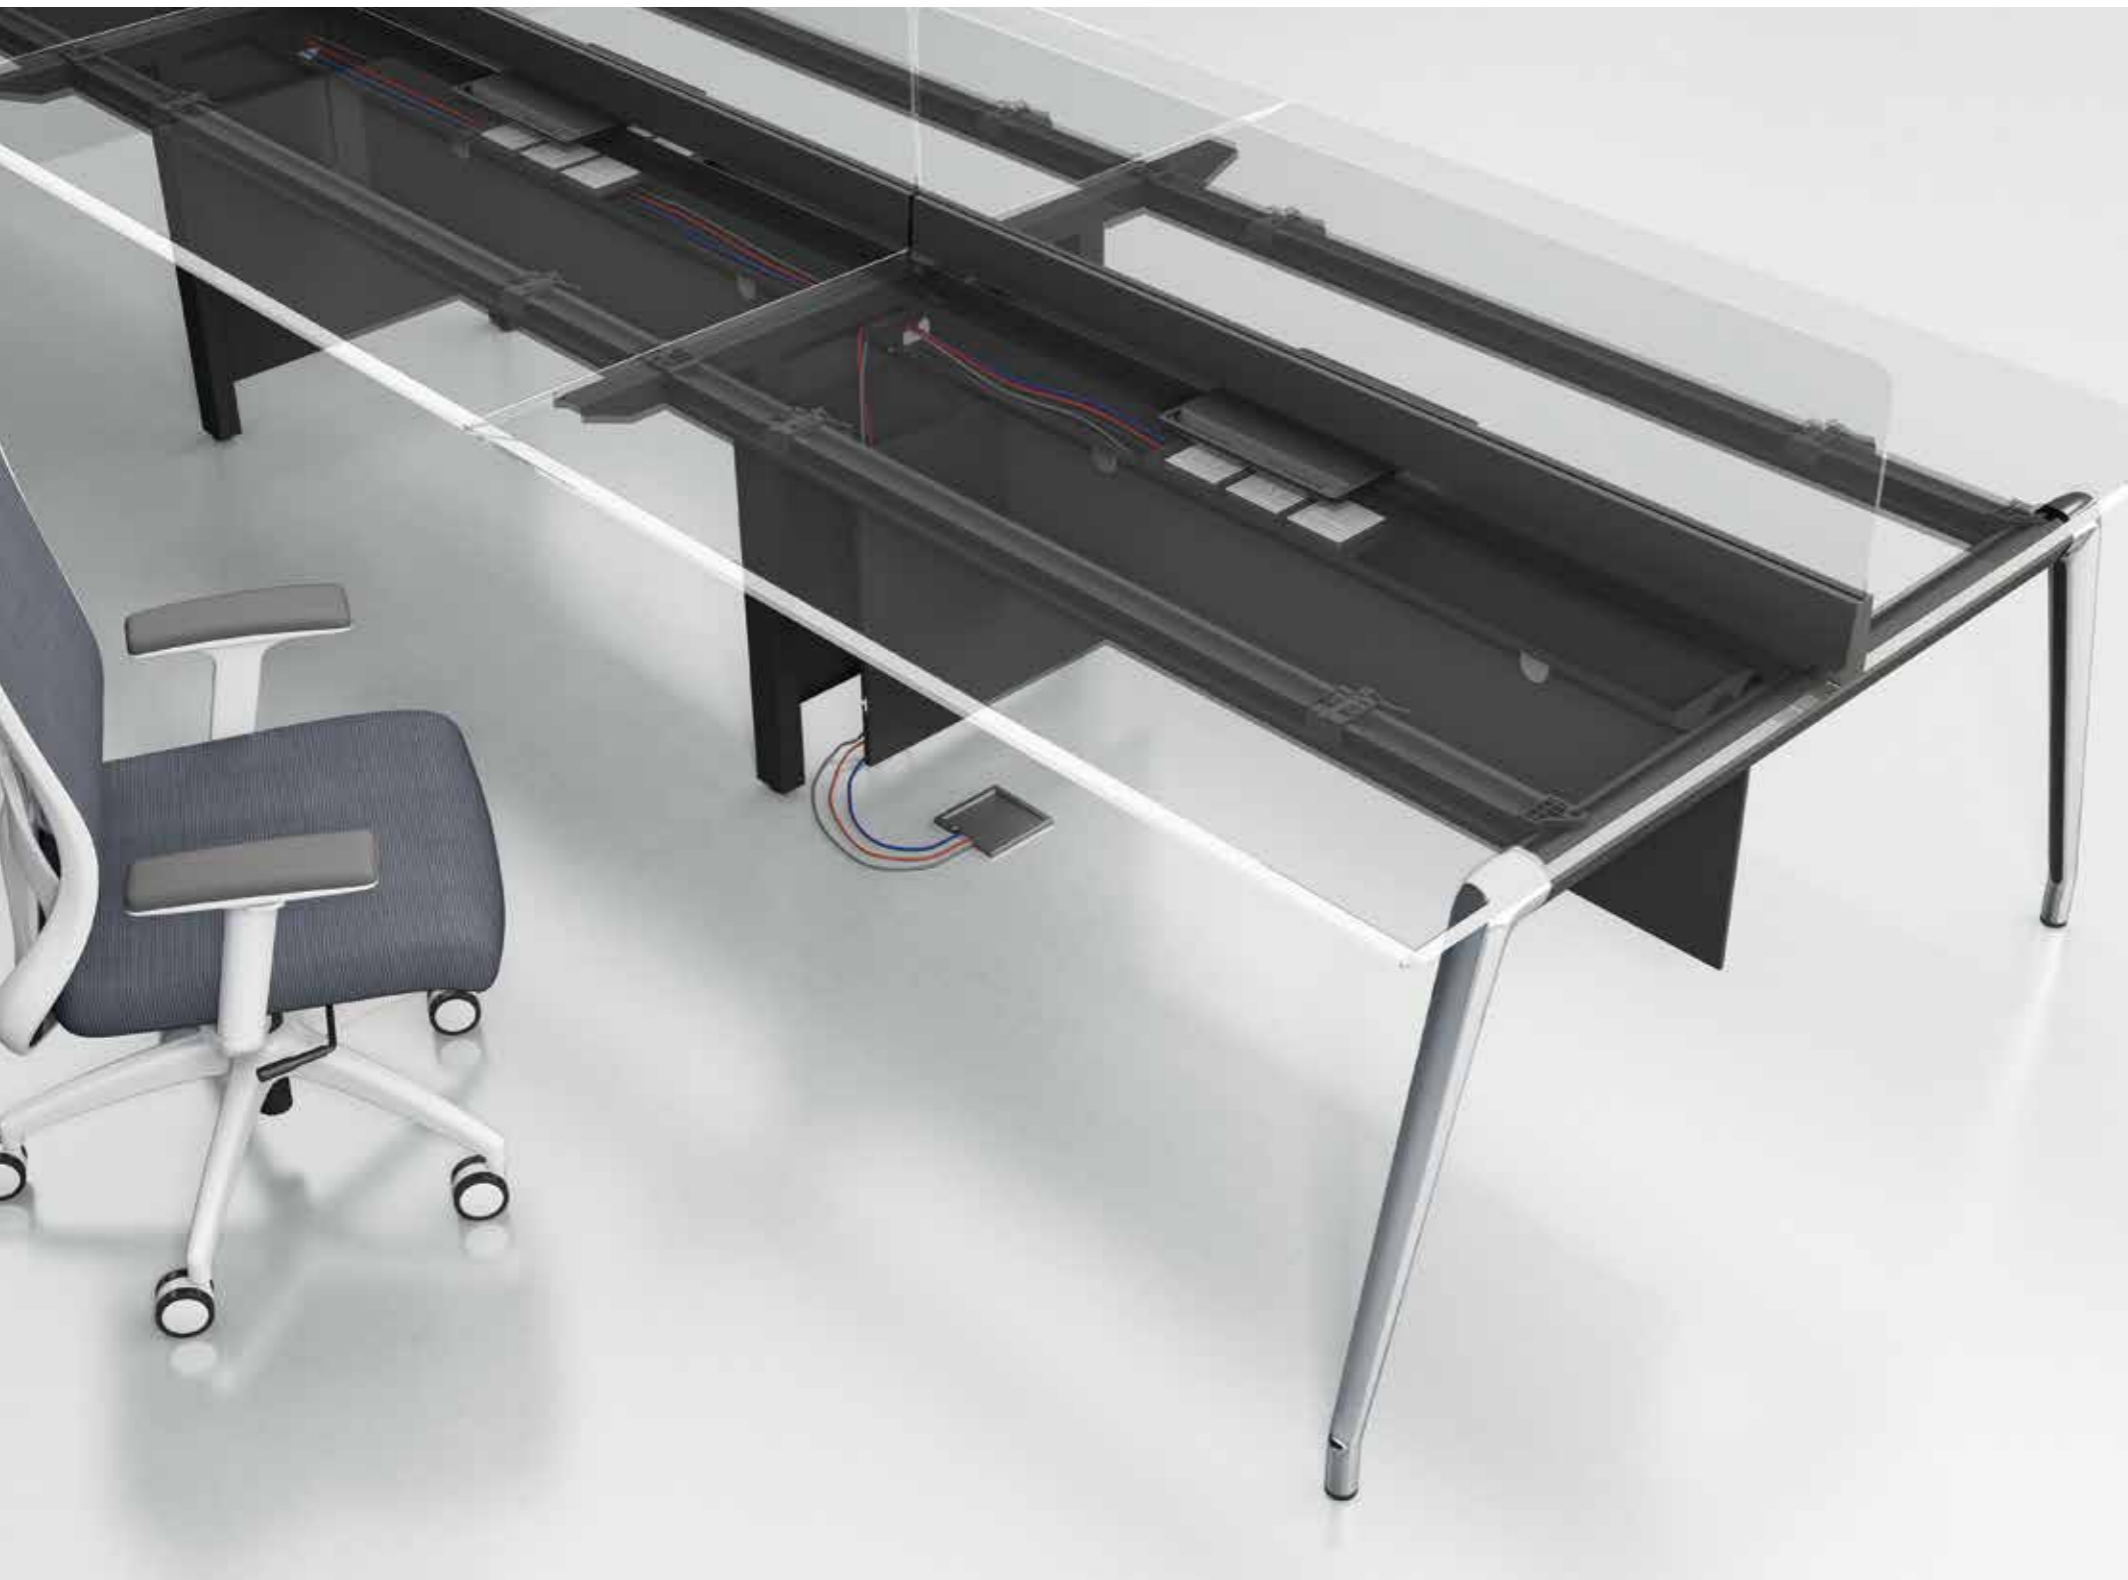

隐匿工艺 有序办公

无论是强大的内置走线设计，还是桌体与桌脚的固定方式，瓦尔纳用科学严谨的精神，隐匿装置，使整个办公空间达到完美的和谐状态。

Hidden Details for Orderly Offices

VARNA is designed with the concept of hide. This is not only shows in the powerful routing design but also in the fixed manner of the table and the table feet. With a scientific and rigorous attitude, VARNA makes the office space neat and harmonious.

瓦尔纳的专用卡扣，充分支撑块面平稳。

The joint part designed exclusively for VARNA can offer efficient support to maintain stability.