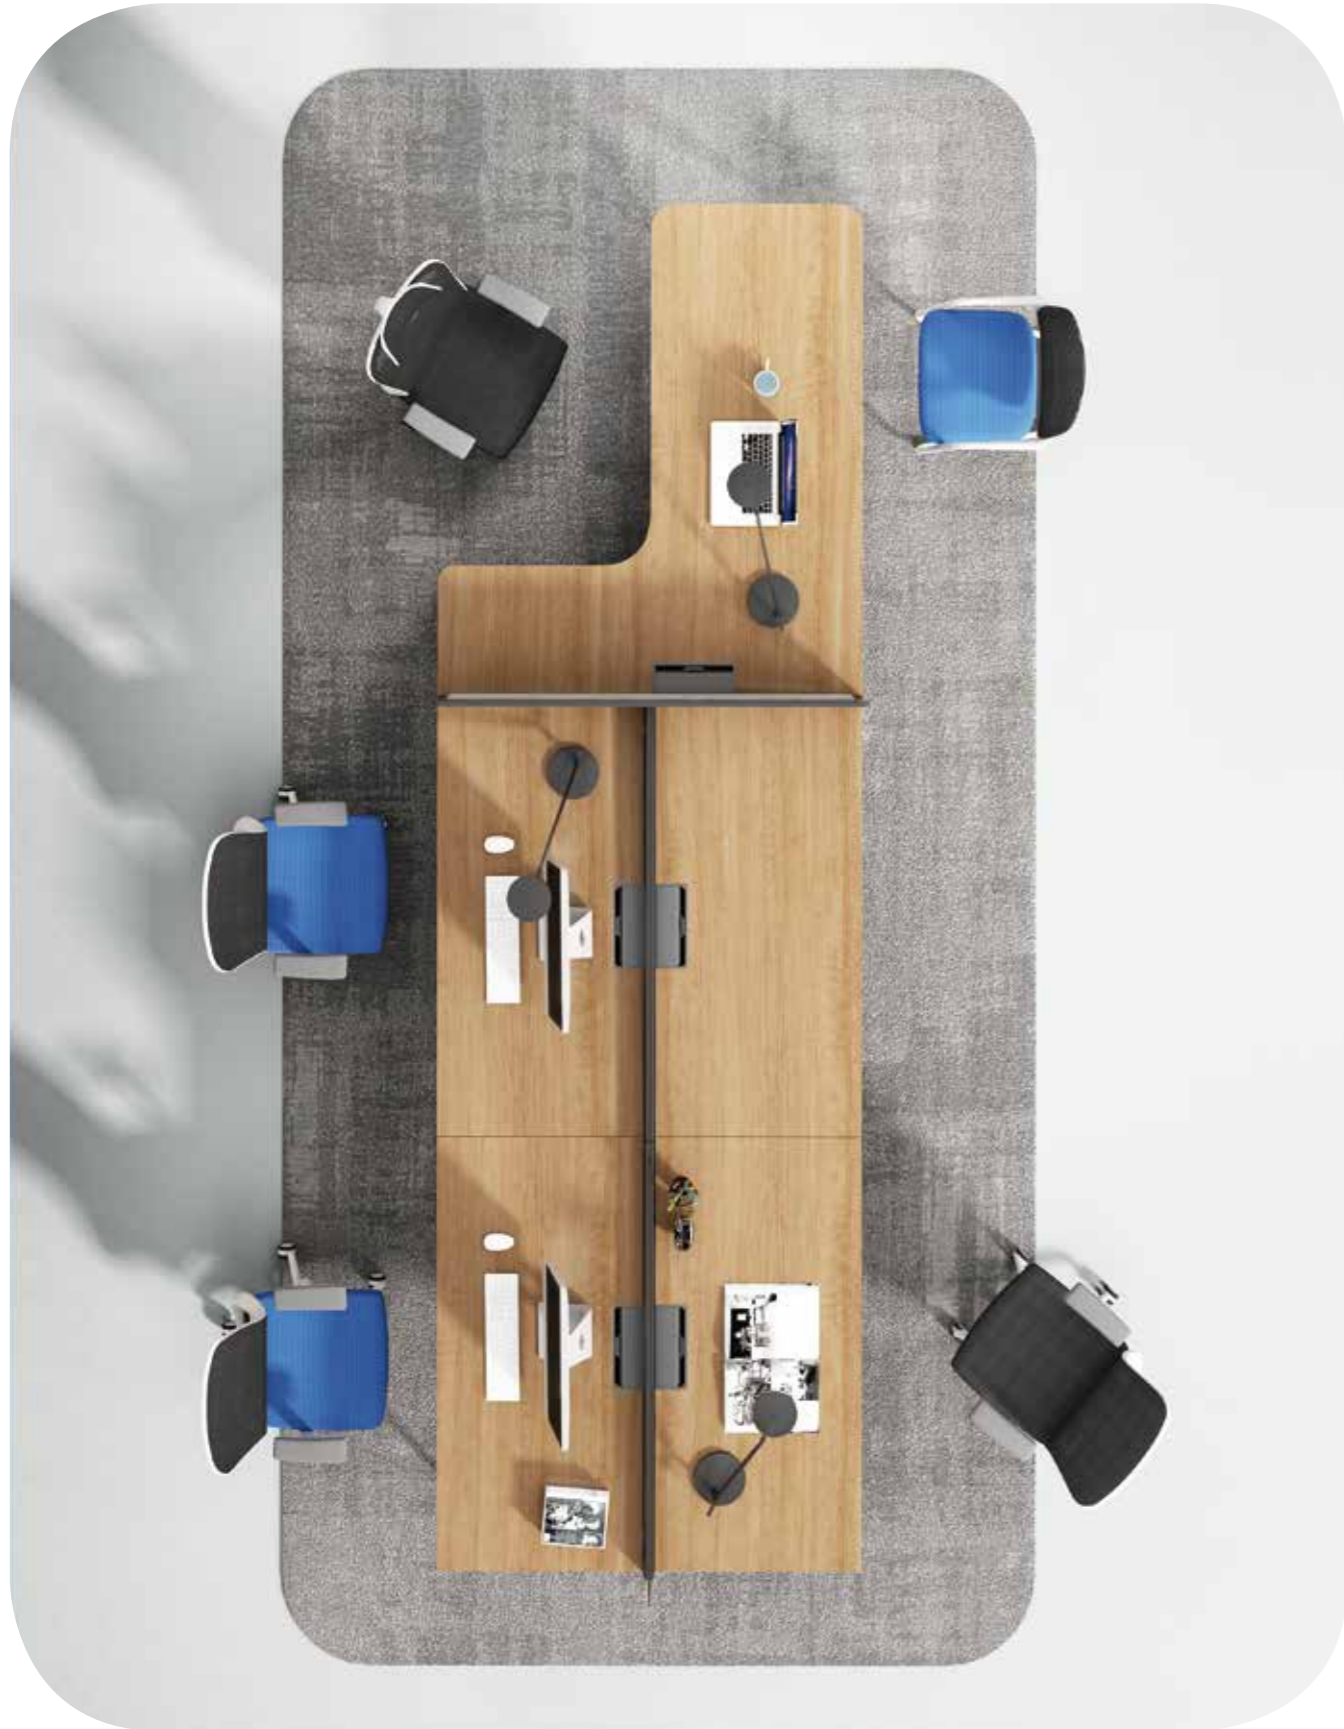

Staff Space

职员空间：I- 瓦尔纳

空间拓展 从容办公

I- 瓦尔纳系列职员位，将桌面深度增加至 730mm，柜体采用 3D 镭射激光封边技术，完美包裹、环保耐用，开阔流畅的工作台，快节奏下轻松应对。

Space Extension for Fluent Working

Staff workstation in I-VARNA series extends its desktop depth to 730mm, and the cabinet edge is made by using the 3D laser binding technique that is environment friendly and can obtain a smooth touch. With a broad tabletop, you can easily handle your job even in a busy day.