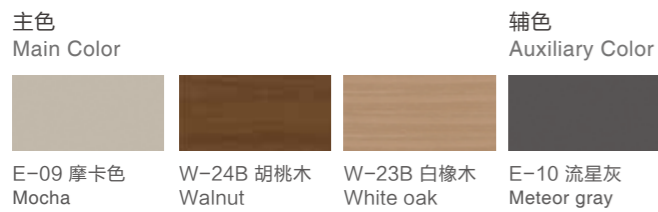

Varna 产品材质 Varna Product Material